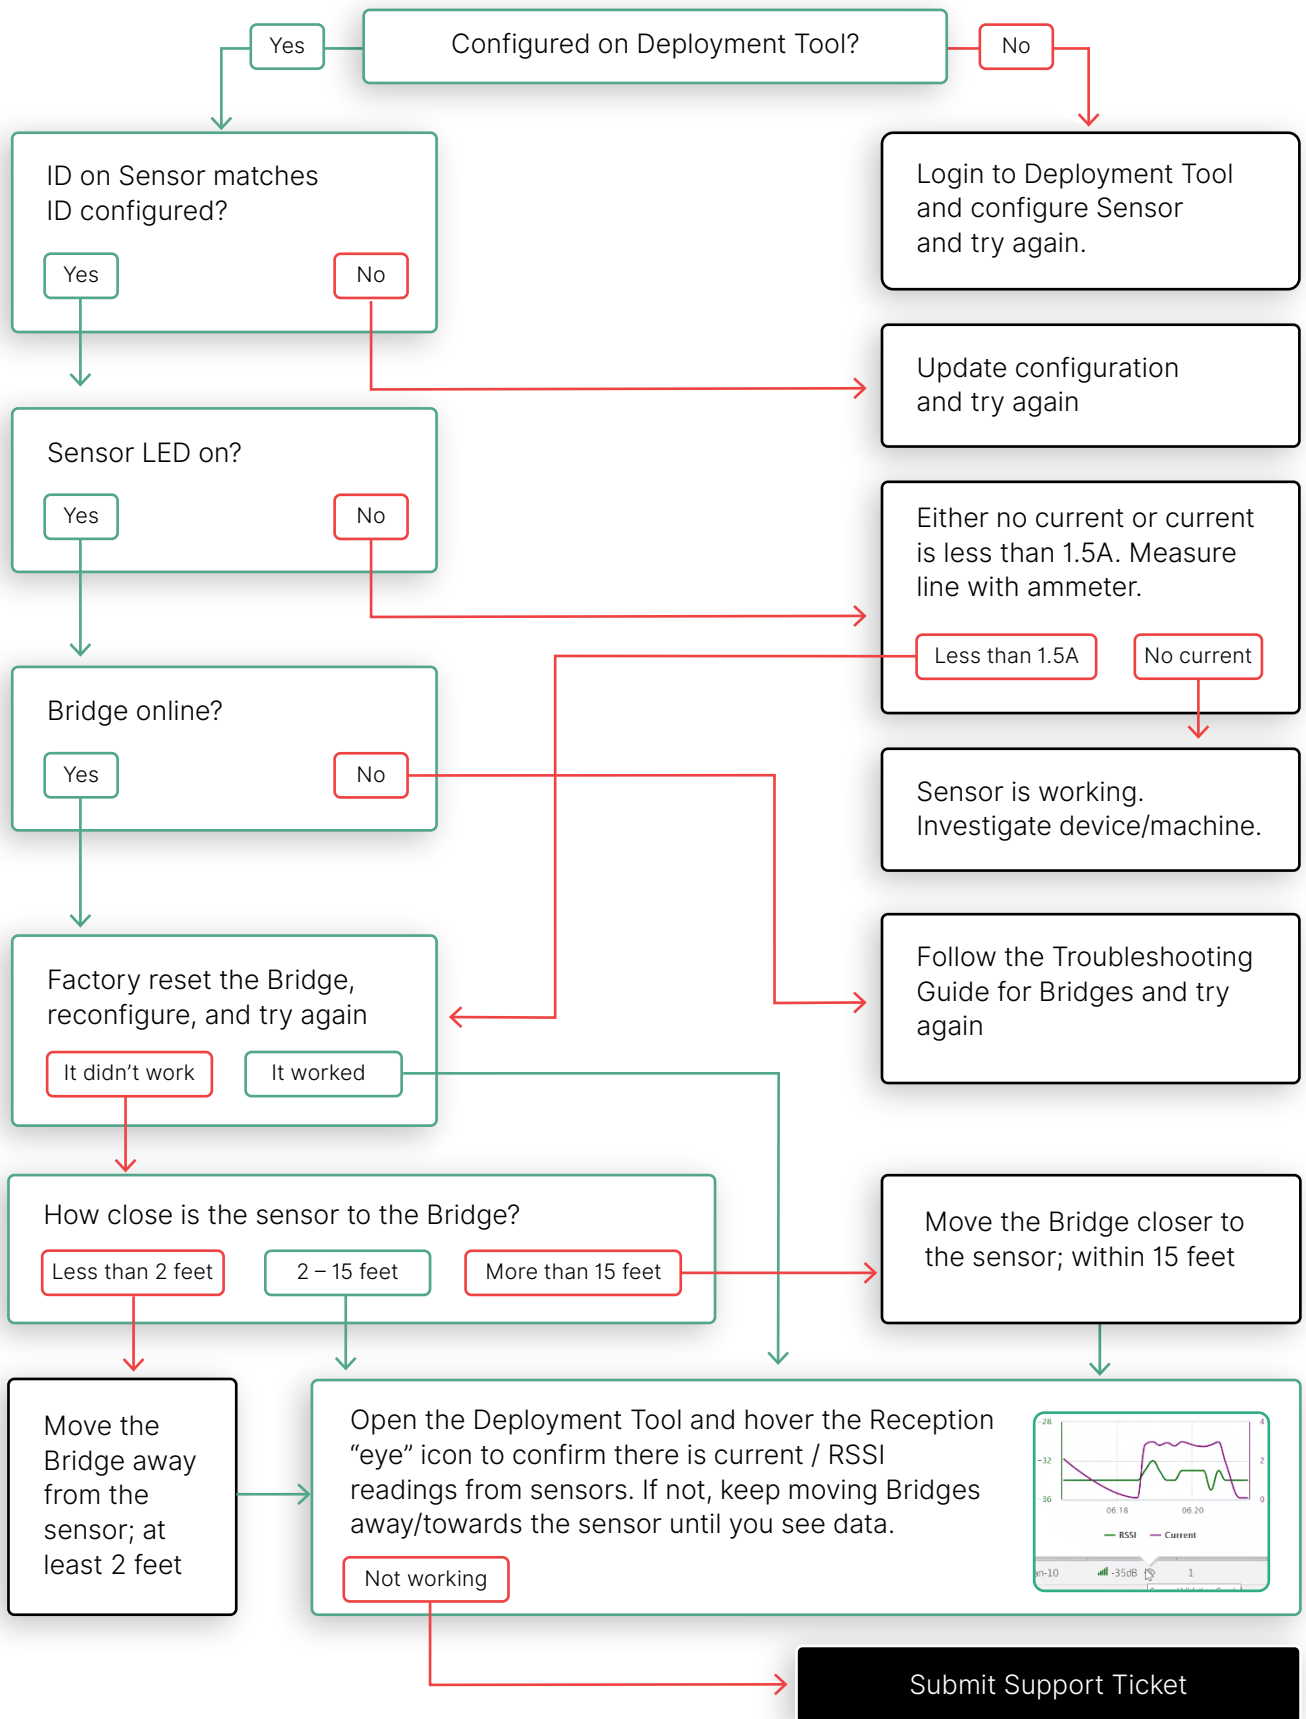

PANORAMIC POWER
TROUBLESHOOTING GUIDES

SENSORS

SITUATION 1:

No sensor data on the platform

Sensor data on the platform is incorrect